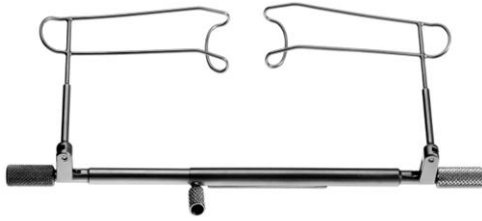

# SPECULUMS

**RLH - 1**  
**SAUER**  
SPECULUM

**RLH - 2**  
**WEISS OR CLARK**  
EYE SPECULUM

**RLH - 3**  
**AGARWAL**  
SELF RETAINING SOLID BLADE

**RLH - 4**  
**BARRAQUER**  
WIRE SPECULUM

**RLH - 5**  
**BARRAQUER**  
WITH SOLID BLADES

**RLH - 6**  
**KRATZ-BARRAQUER**  
WIRE SPECULUM  
WITH WINGS

**RLH - 7**  
**PHACKO**  
WIRE SPECULUM  
WITH CANTHUS HOOK

**RLH - 8**  
**PARK-GUYTON**  
EYE SPECULUM

**RLH - 9**  
**PARK OR ARAVIND**  
EYE SPECULUM

**RLH - 10**  
**SCHOTT**  
EYE SPECULUM  
INDIVIDUALLY ADJUSTABLE

**RLH - 11**  
**BOWMAN**  
EYE SPECULUM

**RLH - 12**  
**MURDOCK SPECULUM**  
WITH LOCKING SCREW

**RLH - 13**  
**INFANT**  
V-WIRE SPECULUM  
4 MM WIDE BLADE